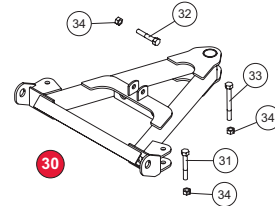

INTERACTIVE PARTS POSTER AVAILABLE AT WWW.WESTERNPLOWS.COM

BLADE

A-FRAME

PLOW GEAR ASSEMBLY

QUADRANT

PARTS LIST