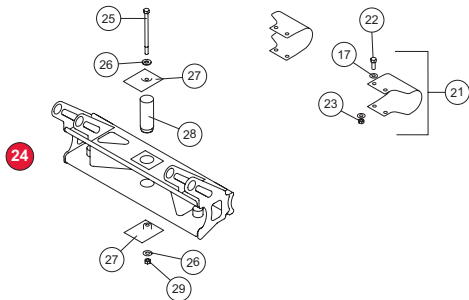

QUADRANT

PARTS LIST

Item	Part	Description	Item	Part	Description
1	27546	6'-8" Suburbanite Blade Assy	24	27112	Quadrant
	27548	7'-4" Suburbanite Blade Assy	25	90602	5/16-18 x 5 Hex Cap Screw G5
2	27111	6'-8" Suburbanite Blade Structure	26	90313	5/16" Flat Washer
	27187	7'-4" Suburbanite Blade Structure	27	27615	Trip Bumper
3	27716	6'-8" Suburbanite Moldboard Kit w/Fasteners	28	27141W	Pivot Tube
	27718	7'-4" Suburbanite Moldboard Kit w/Fasteners	29	91332	5/16-18 Hex Locknut GB
4	27573	Moldboard Fastener Kit	30	27138	A-Frame
5	91377	3/8-16 Hex Flange Locknut	31	27525	1/2-13 x 3 Hex Cap Screw G8
6	98043	3/8-16 x 1 Button Cap Screw	32	27526	1/2-13 x 2-1/2 Hex Cap Screw G8
7	27713	6'-8" Cutting Edge Kit w/Fasteners	33	27524	1/2-13 x 4 Hex Cap Screw G8
	27714	7'-4" Cutting Edge Kit w/Fasteners	34	91335	1/2-13 Hex Locknut GB
8	27574	Cutting Edge Fastener Kit	35	27126	Plow Gear Frame
9	28940	3/8-16 Hex Flange Locknut GF	36	4433	1/2" Flat Washer
10	90203	3/8-16 x 1-1/2 Carriage Bolt G5	37	27360	Jack
11	27195W	26" Flexible Blade Guide Kit (Pair)	38	27692	Square Vinyl Cap
12	27710	Poly Shoe Kit (Pair)	39	27358	Jack Handle
13	27351	Elastomeric Trip Spring	40	27357	Jack Sleeve
14	27530	Trip Spring Spacer	41	27355	Jack Leg
15	27149	Spring Bar Tube	42	27754	Receiver Assembly DS
16	27529	3/8-16 x 3-1/2 Hex Cap Screw G5	43	27755	Receiver Assembly PS
17	63925	3/8" Flat Washer	44	27146	Receiver DS
18	91413	3/8-16 Hex Nut G5	45	27611	Receiver PS
19	27711W	Lower Trip Spring Pin Kit	46	27575W	Receiver Mounting Pin Kit
20	91911K	5/32 x 1-1/2 Cotter Pin ZYC	47	91962	1/8" Hairpin Cotter ZYC
21	27577	Trip Clamp Replacement Kit w/Fasteners	48	27576	Receiver Pull Pin Kit
22	90039	3/8-16 x 1 Hex Cap Screw G5	49	27461	Compression Spring
23	91333	3/8-16 Hex Locknut GB	50	20639W	3/4 x 3-15/32 Machine Pin Packet