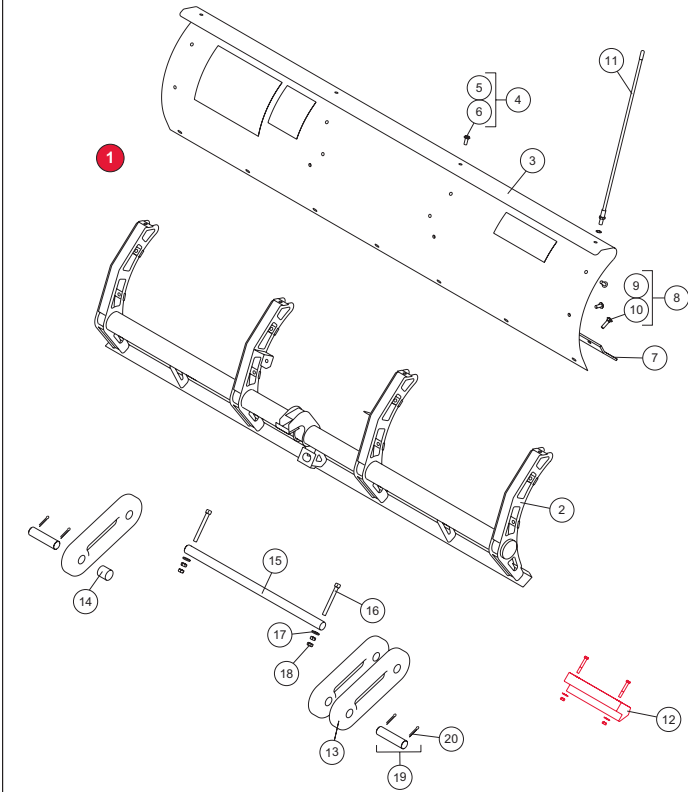

INTERACTIVE PARTS POSTER AVAILABLE AT WWW.WESTERNPLOWS.COM

BLADE

A-FRAME

PLOW GEAR ASSEMBLY

QUADRANT

PARTS LIST