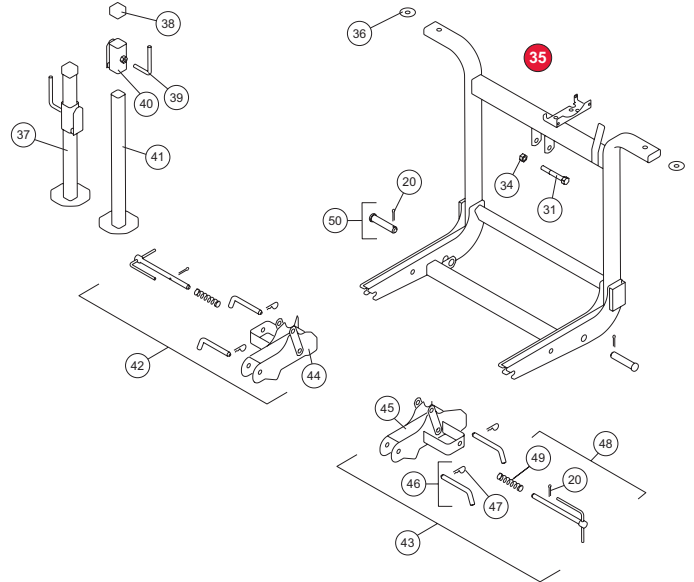

PLOW GEAR ASSEMBLY